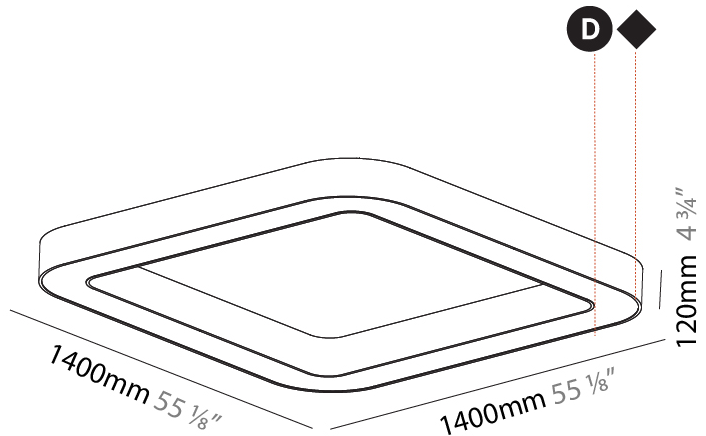

1. To build a product code in our configurator select the specify button on the base model # product page
2. To build a manual product code on this datasheet choose from the options listed below in blue font and add the suffix to the base model #

GENERAL

Series: Glorious
Subseries: Glorious Quantum
Brand: Prolicht
Division: Architectural
Mounting Type: Surface
Mounting Location: Ceiling

PHYSICAL

Length (mm): 1400
Length (in): 55 1/8"
Width (mm): 1400
Width (in): 55 1/8"
Height (mm): 120
Height (in): 4 3/4"
Light Distribution: Direct
Weight (kg): 16.878
Weight (lbs): 37.13
Diffuser: PMMA - Opal or Micro-Prism
Fixture Finish: SSR / BKV / CWI / CRY / HAB / LAG / UFT / ITA / RUA / RUR / MIC / FTG / MYG / TWT / LOD / PUS / FRO / FUP / KIA / POP / BLS / SPG / MEY / GOH / GUM / CHC / COM / ABZ / JAG / OBR / MOS / ROR
Fixture Material: Aluminum

ELECTRICAL

Lamp Type: LED (Zhaga Standard)
Input Wattage (W): 80
Total Output Wattage (W): 64 / 51.2 (3500K)
Dimming: Non-Dimming / Phase Dimming (120Vac only) / 0-10V Dimming
Driver Included: Yes
Driver Location: Integrated
Driver Type: Constant Current - 120 / 277Vac
Driver Class: Class 2
Input Voltage (V): 120 - 277
Constant Current (MA): 350 / 800 (3500K)

LED

Color Temperature (°K): 3000 / 3500 / 4000
Max. Delivered Lumen (lm): 7380 / 7644 / 7800
CRI: >80 CRI
Efficiency (%): 65
Lamp Life (hrs): 50000

OPTICAL

RATINGS AND CERTIFICATIONS

Certified By: Certified for North American Standards
IP rating: IP20