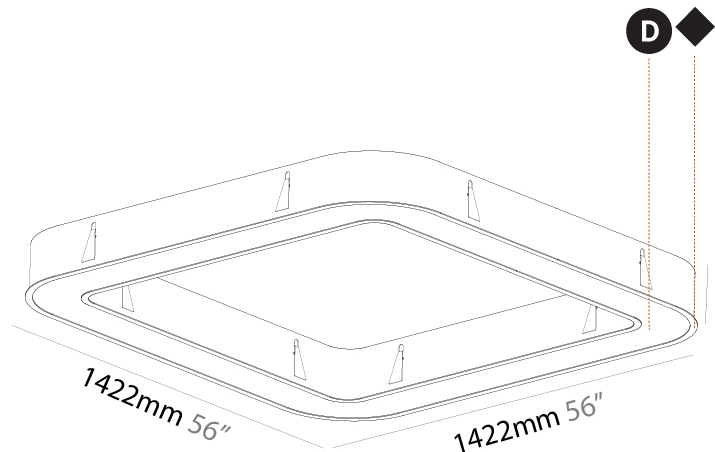

GENERAL

Series: Glorious
Subseries: Glorious Quantum
Brand: Prolicht
Division: Architectural
Mounting Type: Recessed
Mounting Location: Ceiling
Subcategory: Ambient

PHYSICAL

Shape: Square
Length (mm): 1422
Length (in): 56
Width (mm): 1422
Width (in): 56
Height (mm): 150
Height (in): 5 7/8
Min. Recessing Depth (mm): 160
Min. Recessing Depth (in): 6 5/16
Light Distribution: Direct
Weight (kg): 21.113
Weight (lbs): 46.45
Diffuser: PMMA - Opal or Micro-Prism
Fixture Finish: SSR / BKV / CWI / CRY / HAB / LAG / UFT / ITA / RUA / RUR / MIC / FTG / MYG / TWT / LOD / PUS / FRO / FUP / KIA / POP / BLS / SPG / MEY / GOH / GUM / CHC / COM / ABZ / JAG / OBR / MOS / ROR
Fixture Material: Aluminum

ELECTRICAL

Lamp Type: LED (Zhaga Standard)
Input Wattage (W): 80
Total Output Wattage (W): 64 / 51.2 (3500K)
Dimming: Non-Dimming / Phase Dimming (120Vac only) / 0-10V Dimming
Driver Included: Yes
Driver Location: Integrated
Driver Type: Constant Current - 120 / 277Vac
Driver Class: Class 2
Input Voltage (V): 120 - 277
Constant Current (MA): 350 / 800 (3500K)

LED

Color Temperature (°K): 3000 / 3500 / 4000
Max. Delivered Lumen (lm): 7380 / 7644 / 7800
CRI: >80 CRI
Efficiency (%): 65
Lamp Life (hrs): 50000

OPTICAL

RATINGS AND CERTIFICATIONS

Certified By: Certified for North American Standards
IP rating: IP20