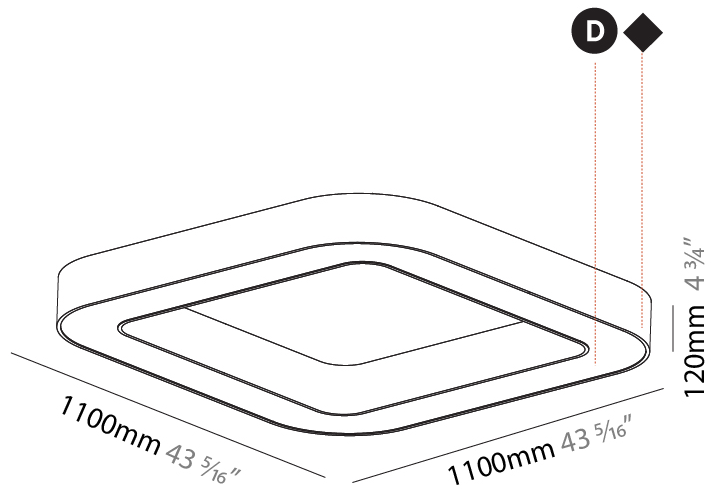

GENERAL

Series: Glorious
Subseries: Glorious Quantum
Brand: Prolicht
Division: Architectural
Mounting Type: Surface
Mounting Location: Ceiling
Subcategory: Ambient

PHYSICAL

Shape: Square
Length (mm): 1100
Length (in): 43 5/16
Width (mm): 1100
Width (in): 43 5/16
Height (mm): 120
Height (in): 4 3/4
Light Distribution: Direct
Weight (kg): 14.2
Weight (lbs): 31.24
Diffuser: PMMA - Opal or Micro-Prism
Fixture Finish: SSR / BKV / CWI / CRY / HAB / LAG / UFT / ITA / RUA / RUR / MIC / FTG / MYG / TWT / LOD / PUS / FRO / FUP / KIA / POP / BLS / SPG / MEY / GOH / GUM / CHC / COM / ABZ / JAG / OBR / MOS / ROR
Fixture Material: Aluminum

ELECTRICAL

Lamp Type: LED (Zhaga Standard)
Input Wattage (W): 60
Total Output Wattage (W): 48 / 38.4 (3500K)
Dimming: Non-Dimming / Phase Dimming (120Vac only) / 0-10V Dimming
Driver Included: Yes
Driver Location: Integrated
Driver Type: Constant Current - 120 / 277Vac
Driver Class: Class 2
Input Voltage (V): 120 - 277
Constant Current (MA): 350 / 1200 (3500K)

LED

Color Temperature (°K): 3000 / 3500 / 4000
Max. Delivered Lumen (lm): 5540 / 5733 / 5850
CRI: >80 CRI
Efficiency (%): 65
Lamp Life (hrs): 50000

OPTICAL

RATINGS AND CERTIFICATIONS

Certified By: Certified for North American Standards
IP rating: IP20