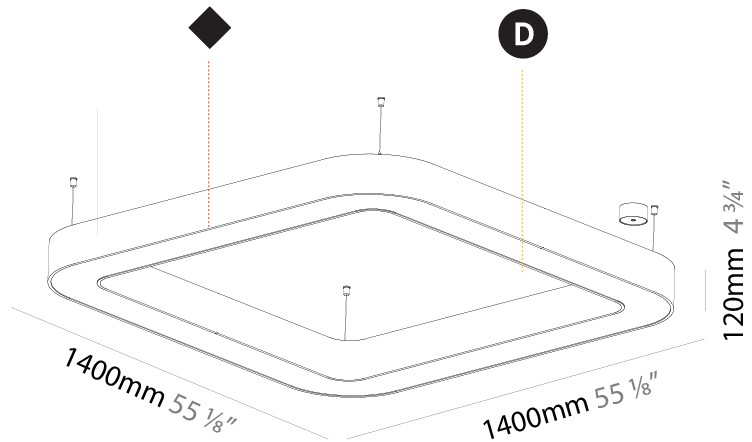

GENERAL

Series: Glorious
Subseries: Glorious Quantum
Brand: Prolicht
Division: Architectural
Mounting Type: Suspension
Mounting Location: Ceiling
Subcategory: Ambient

PHYSICAL

Shape: Square
Length (mm): 1400
Length (in): 55 1/8
Width (mm): 1400
Width (in): 55 1/8
Height (mm): 120
Height (in): 4 3/4
Max. Overall Height (mm): 2120
Max. Overall Height (in): 83 7/16
Light Distribution: Direct
Weight (kg): 17.644
Weight (lbs): 38.82
Diffuser: PMMA - Opal or Micro-Prism
Fixture Finish: SSR / BKV / CWI / CRY / HAB / LAG / UFT / ITA / RUA / RUR / MIC / FTG / MYG / TWT / LOD / PUS / FRO / FUP / KIA / POP / BLS / SPG / MEY / GOH / GUM / CHC / COM / ABZ / JAG / OBR / MOS / ROR
Fixture Material: Aluminum

ELECTRICAL

Lamp Type: LED (Zhaga Standard)
Input Wattage (W): 80
Total Output Wattage (W): 64 / 51.2 (3500K)
Dimming: Non-Dimming / Phase Dimming (120Vac only) / 0-10V Dimming
Driver Included: Yes
Driver Location: Integrated
Driver Type: Constant Current - 120 / 277Vac
Driver Class: Class 2
Input Voltage (V): 120 - 277
Constant Current (MA): 350 / 800 (3500K)

LED

Color Temperature (°K): 3000 / 3500 / 4000
Max. Delivered Lumen (lm): 7380 / 7644 / 7800
CRI: >80 CRI
Efficiency (%): 0.65
Lamp Life (hrs): 50000

OPTICAL

RATINGS AND CERTIFICATIONS

Certified By: Certified for North American Standards
IP rating: IP20